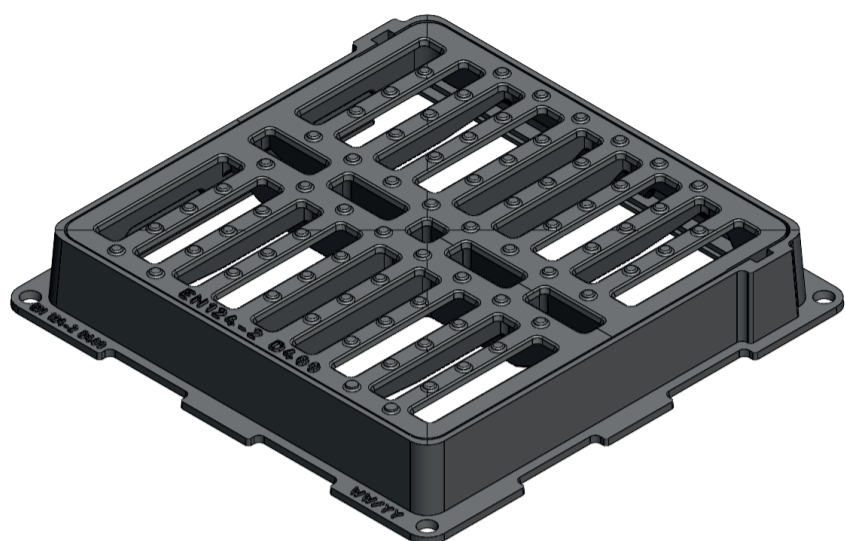

MEDITERRANEAN SERIES

Frame and Grating 500x500

Grating art. 500x500 Gr D400

Frame art. 500x500 Fr D400

Standard	EN124-2 : 2015
EN 124 Class	D400
Place of installation	Carriageways of roads
Material	Ductile Cast Iron
Packing	Wooden Pallets
Quantity per Pallet	36 sets