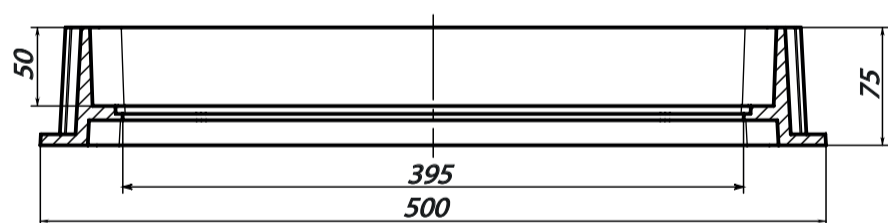

MEDITERRANEAN SERIES

Frame and Grating 500x500

Grating art. 500x500 Gr D400

Frame art. 500x500 Fr D400

Standard	EN124-2 : 2015
EN 124 Class	D400
Place of installation	Carriageways of roads
Material	Ductile Cast Iron
Packing	Wooden Pallets
Quantity per Pallet	36 sets