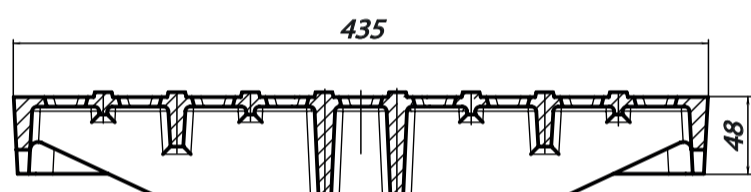

MEDITERRANEAN SERIES

Frame and Grating 500x500

Grating art. 500x500 Gr D400

Frame art. 500x500 Fr D400

Standard	EN124-2 : 2015
EN 124 Class	D400
Place of installation	Carriageways of roads
Material	Ductile Cast Iron
Packing	Wooden Pallets
Quantity per Pallet	36 sets